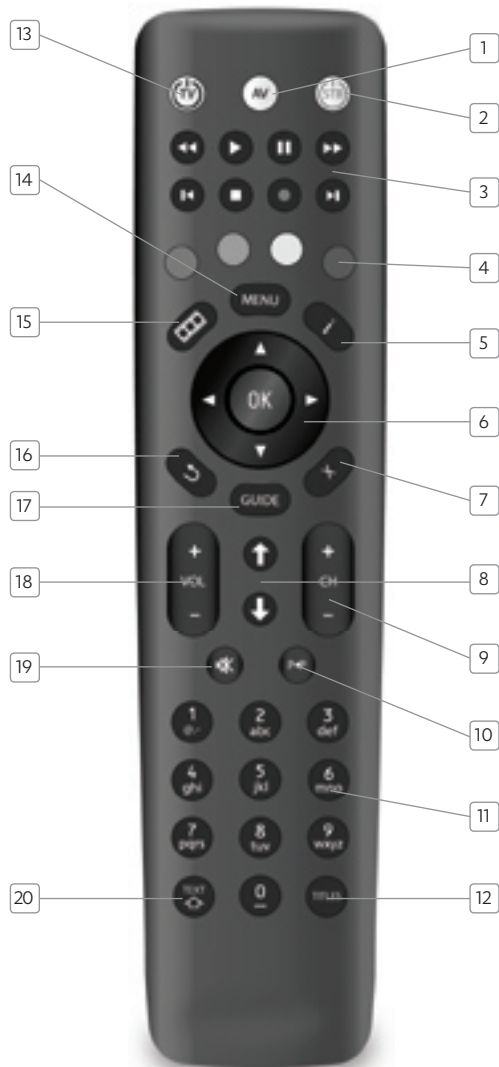

## **CONTENTS**

Remote control layout	<b>4</b>
Inserting batteries	<b>5</b>
Operation and TV control setup (Brand Search)	<b>6</b>
TV control setup (Auto Search)	<b>7</b>
Shift TV functionality, Key fixing, Removing TV functionality	<b>8</b>
Brand code tables	<b>9</b>

## REMOTE CONTROL LAYOUT

- 1 TV AV Source Select button
- 2 STB Standby button
- 3 STB PVR Transport buttons
- 4 Colour Navigation buttons
- 5 Information button
- 6 Navigation and OK buttons
- 7 Exit button
- 8 Page Up and Page Down buttons
- 9 Channel Up and Channel Down buttons
- 10 Previous Channel Select button
- 11 Channel Select buttons and text entry
- 12 Subtitles button
- 13 TV Standby button
- 14 STB Menu button
- 15 PVR button
- 16 Back button
- 17 Electronic Program Guide button
- 18 Volume Up and Down buttons
- 19 Mute button
- 20 Teletext button (press and release) and TV SHIFT function (press and hold)