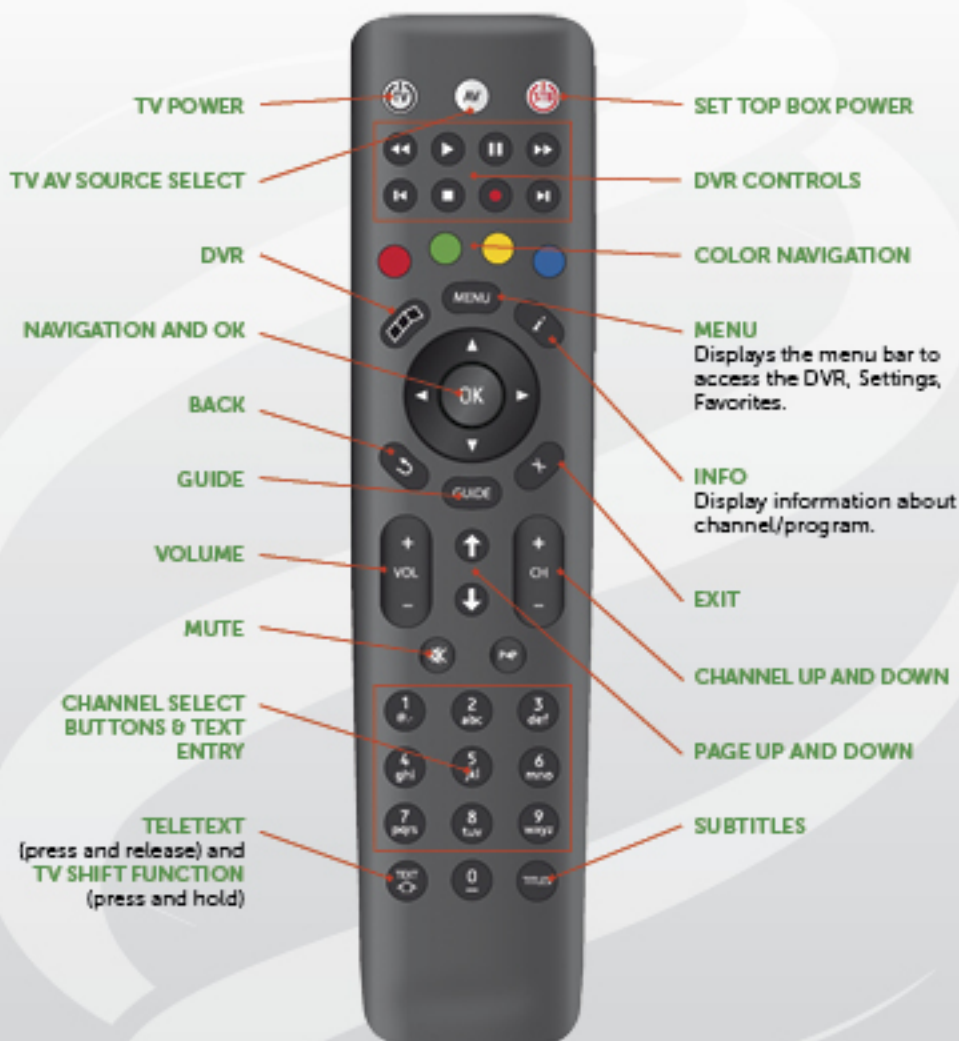

GRM Networks Remote Control Guide

If you have questions about using your remote, call our 24/7 Tech Support line at 1-800-721-2577 or you can visit www.grm.net/skittertv for more information. For billing questions, contact us by calling 777 from any GRM Networks, SCC Networks, or LTC Networks landline or call our offices in Princeton at 1-800-451-2301, in Bethany at 1-800-551-1930 and in Leon at 1-800-551-1940.

Note: Some button functionality (ex: DVR) may not be available dependent on services subscribed to. *These buttons will control the TV functions in both TV mode and STB mode, once configured to operate your TV set.